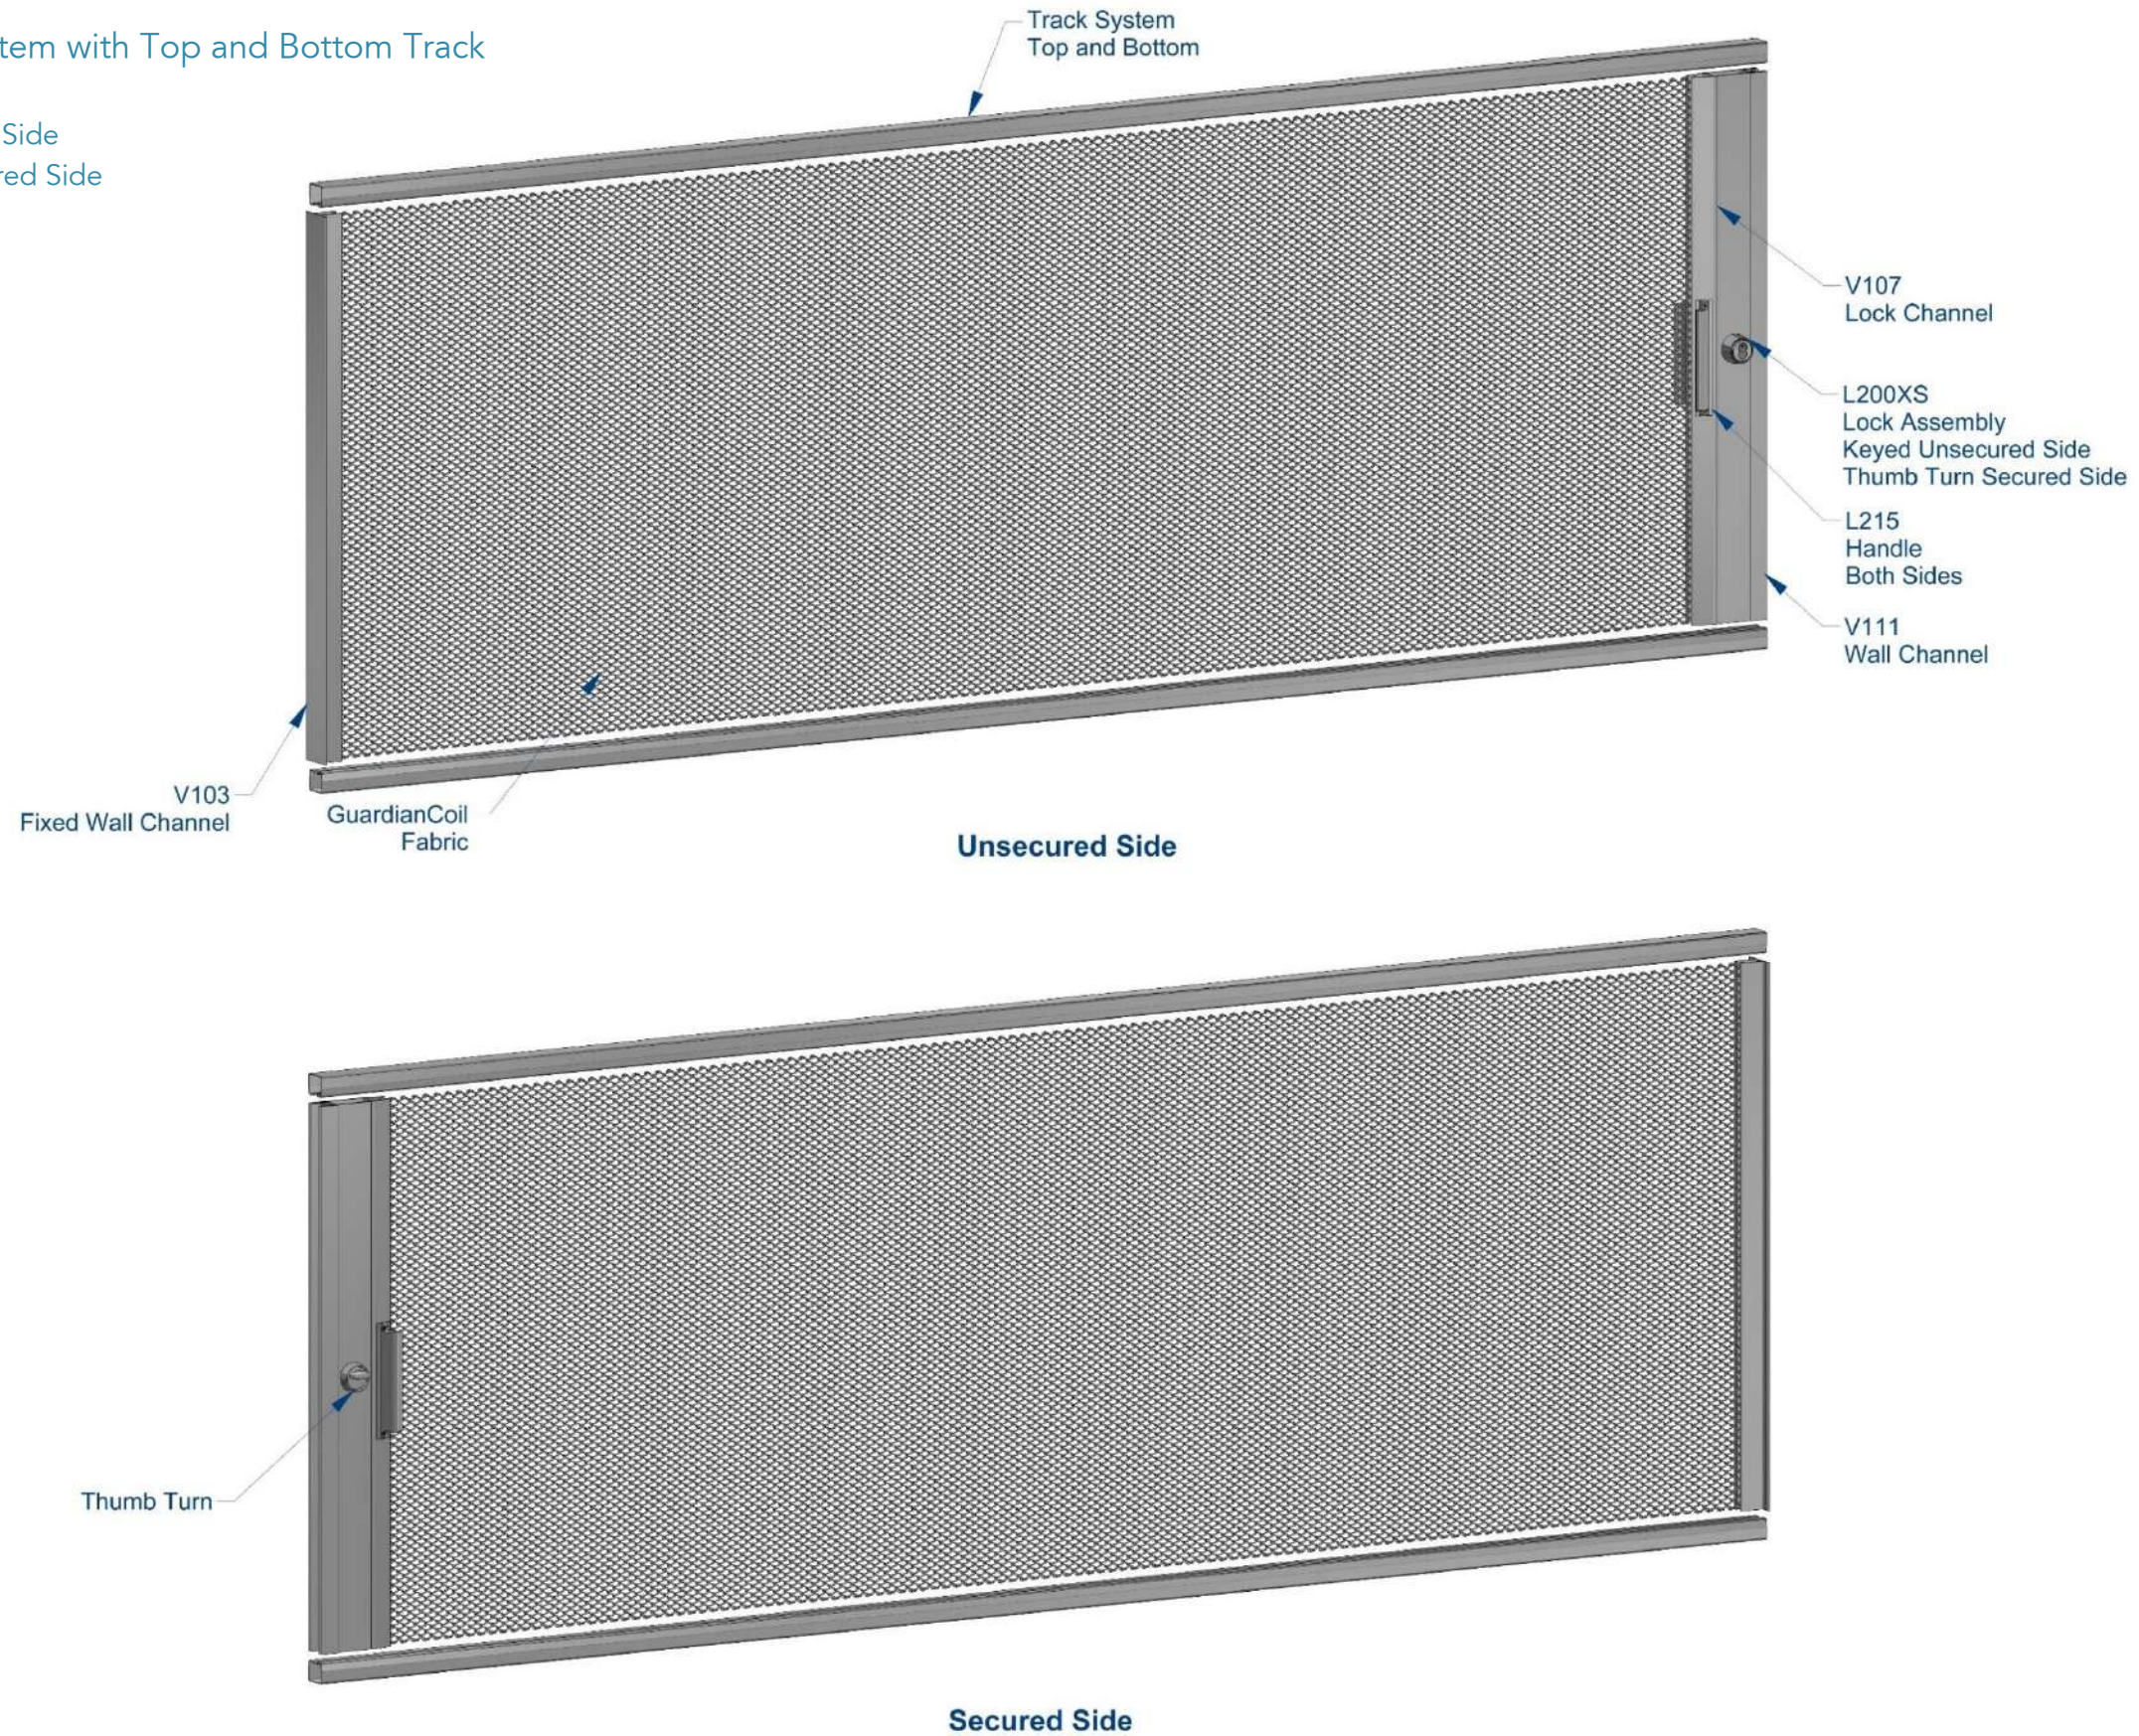

Left End Opening Security System with Top and Bottom Track

- Two Sided Lock Assembly:
 - Keyed Lock on the Unsecured Side
 - Thumb Turn Lock on the Secured Side

Right End Opening Security System with Top and Bottom Track

- Two Sided Lock Assembly:
 - Keyed Lock on the Unsecured Side
 - Thumb Turn Lock on the Secured Side

Center Opening Security System with Top and Bottom Track

- Two Sided Lock Assembly:
 - Keyed Lock on the Unsecured Side
 - Thumb Turn Lock on the Secured Side

Left and Right End Opening Security System with Top and Bottom Track

- Two Sided Lock Assembly:
 - Keyed Lock on the Unsecured Side
 - Thumb Turn Lock on the Secured Side