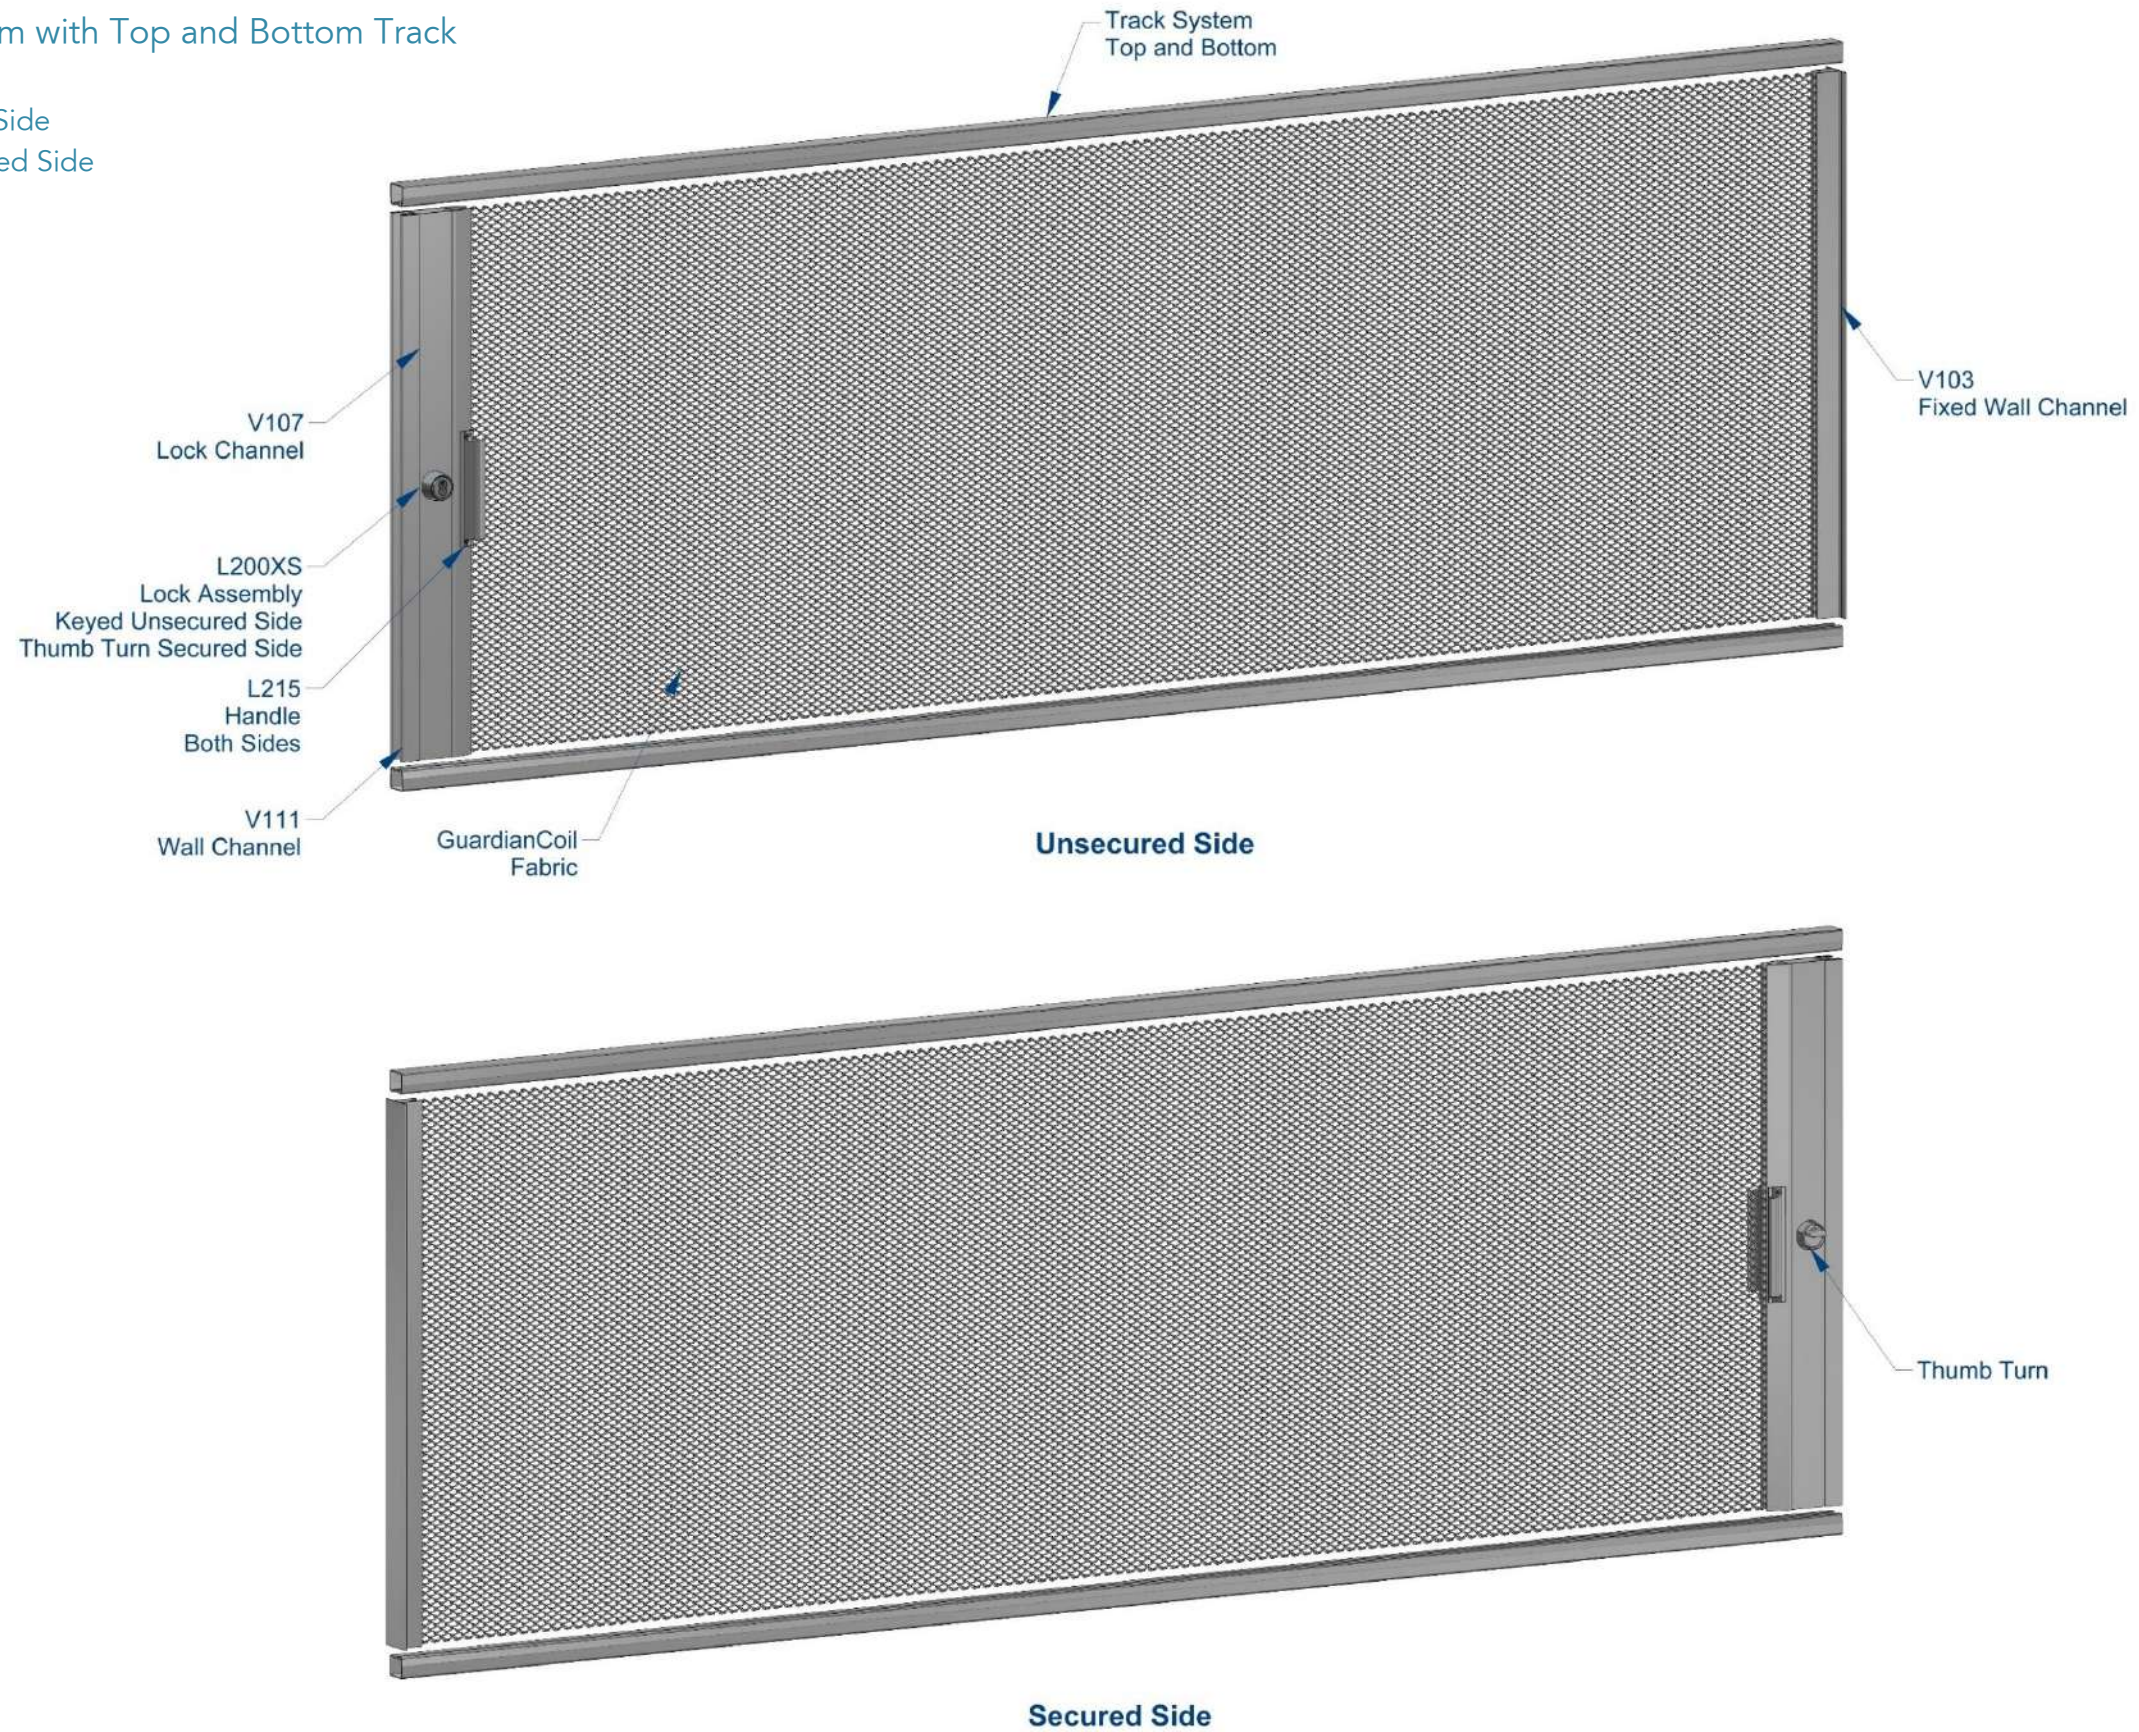

Left End Opening Security System with Top and Bottom Track

- Two Sided Lock Assembly:
 - Keyed Lock on the Unsecured Side
 - Thumb Turn Lock on the Secured Side

Right End Opening Security System with Top and Bottom Track

- Two Sided Lock Assembly:
 - Keyed Lock on the Unsecured Side
 - Thumb Turn Lock on the Secured Side

Center Opening Security System with Top and Bottom Track

- Two Sided Lock Assembly:
 - Keyed Lock on the Unsecured Side
 - Thumb Turn Lock on the Secured Side

Left and Right End Opening Security System with Top and Bottom Track

- Two Sided Lock Assembly:
 - Keyed Lock on the Unsecured Side
 - Thumb Turn Lock on the Secured Side