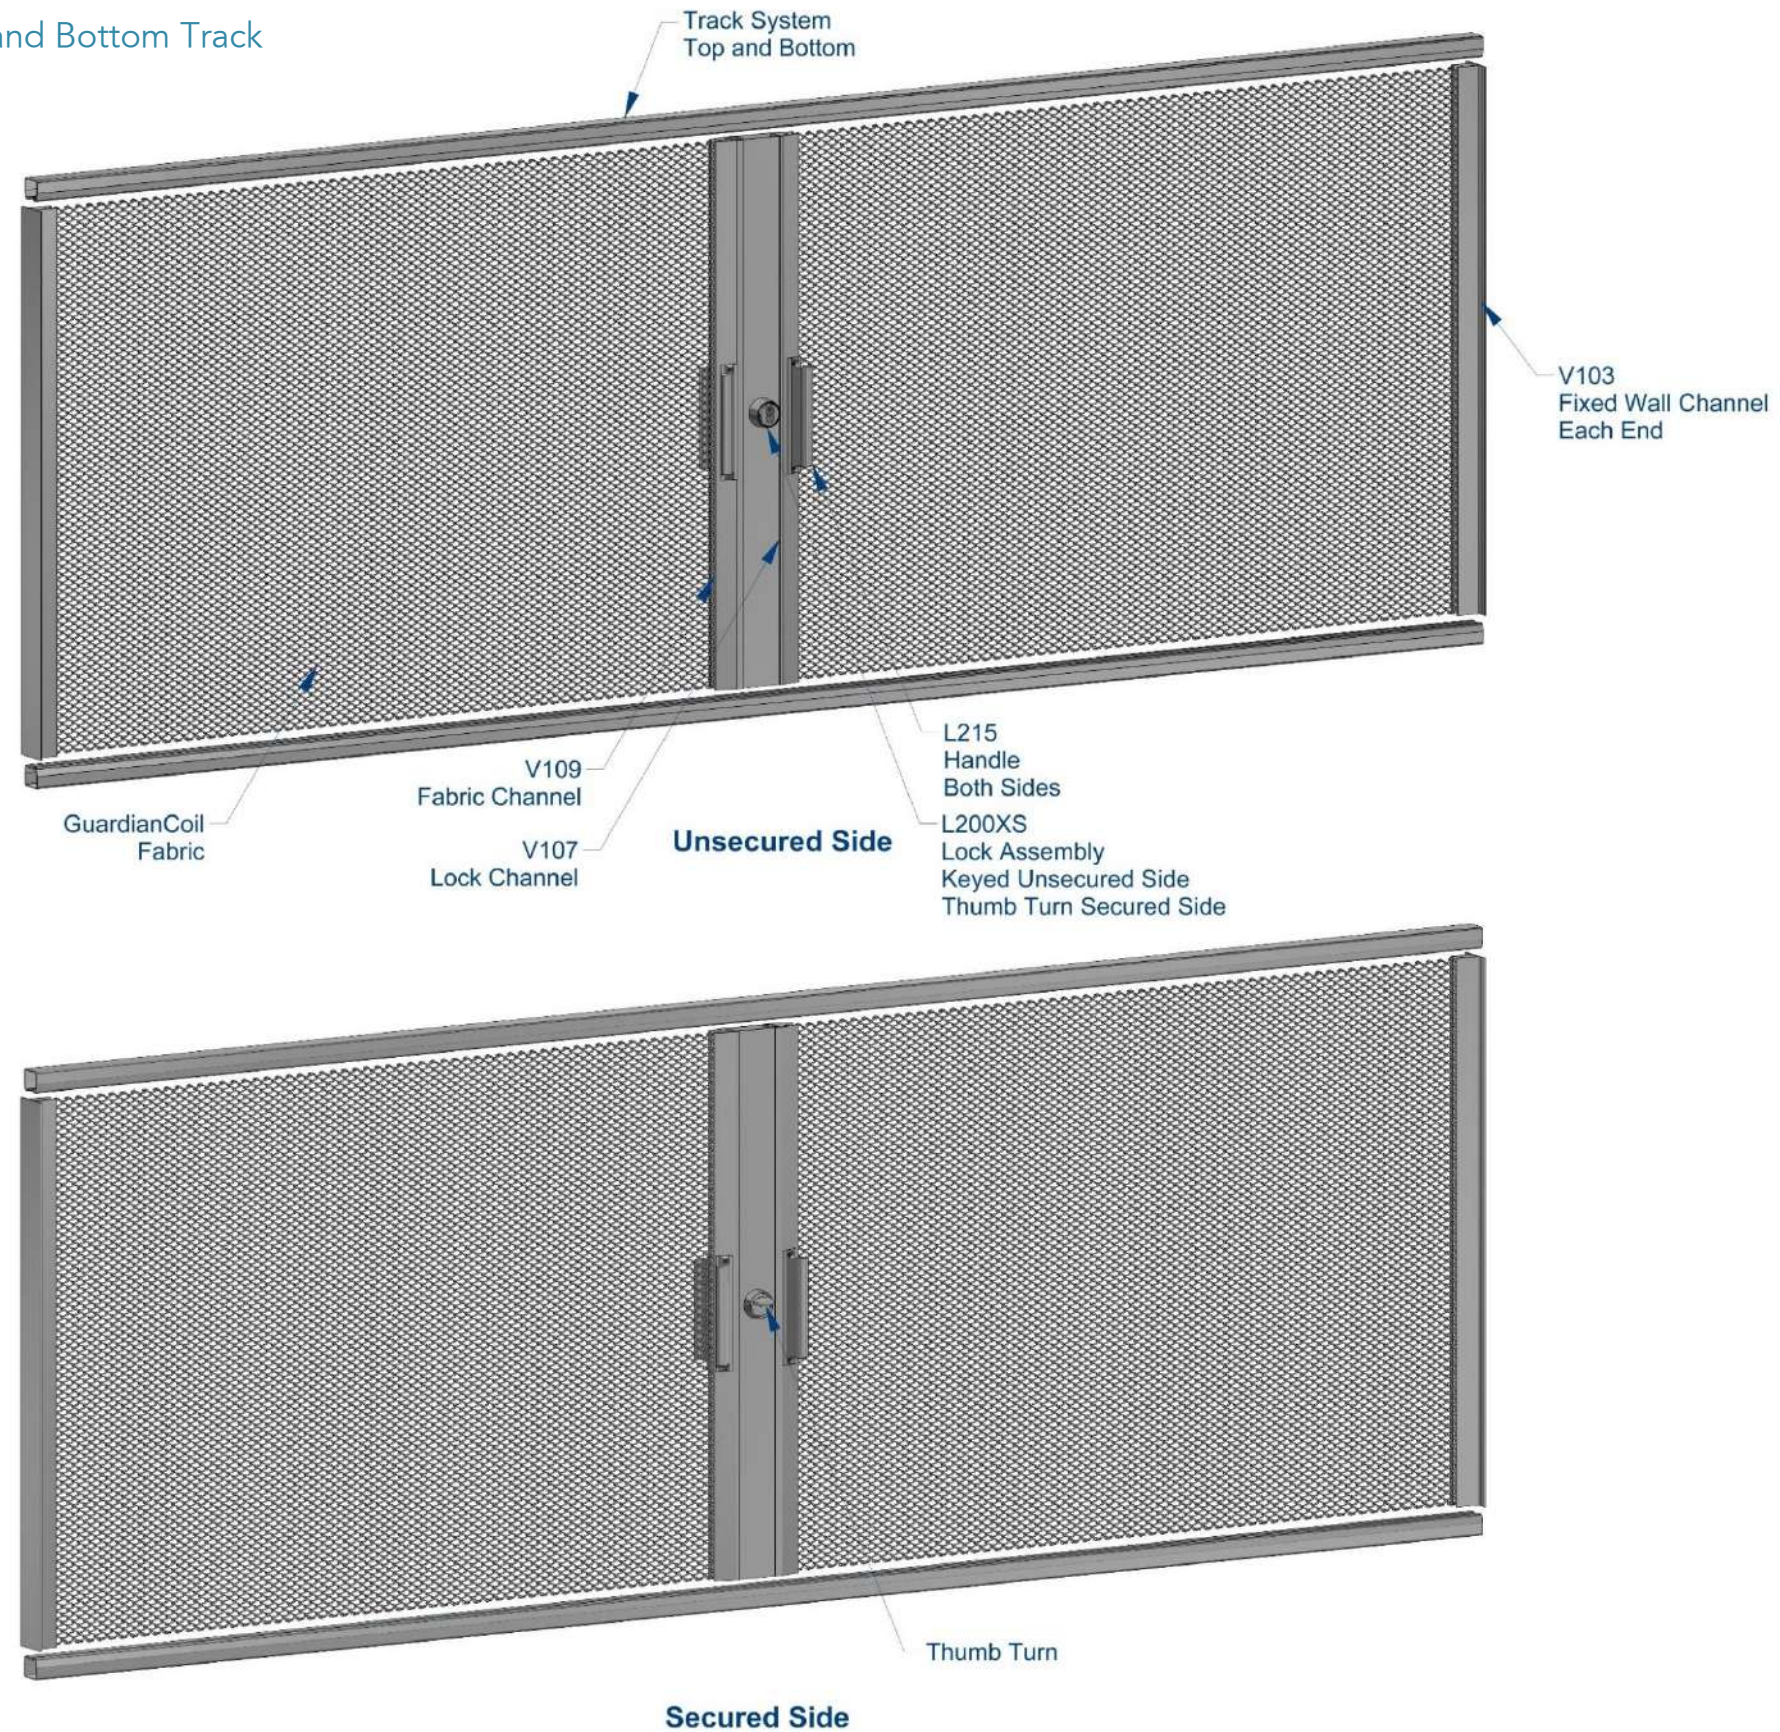

Left End Opening Security System with Top and Bottom Track

- Two Sided Lock Assembly:
 - Keyed Lock on the Unsecured Side
 - Thumb Turn Lock on the Secured Side

Right End Opening Security System with Top and Bottom Track

- Two Sided Lock Assembly:
 - Keyed Lock on the Unsecured Side
 - Thumb Turn Lock on the Secured Side

Center Opening Security System with Top and Bottom Track

- Two Sided Lock Assembly:
 - Keyed Lock on the Unsecured Side
 - Thumb Turn Lock on the Secured Side

Left and Right End Opening Security System with Top and Bottom Track

- Two Sided Lock Assembly:
 - Keyed Lock on the Unsecured Side
 - Thumb Turn Lock on the Secured Side